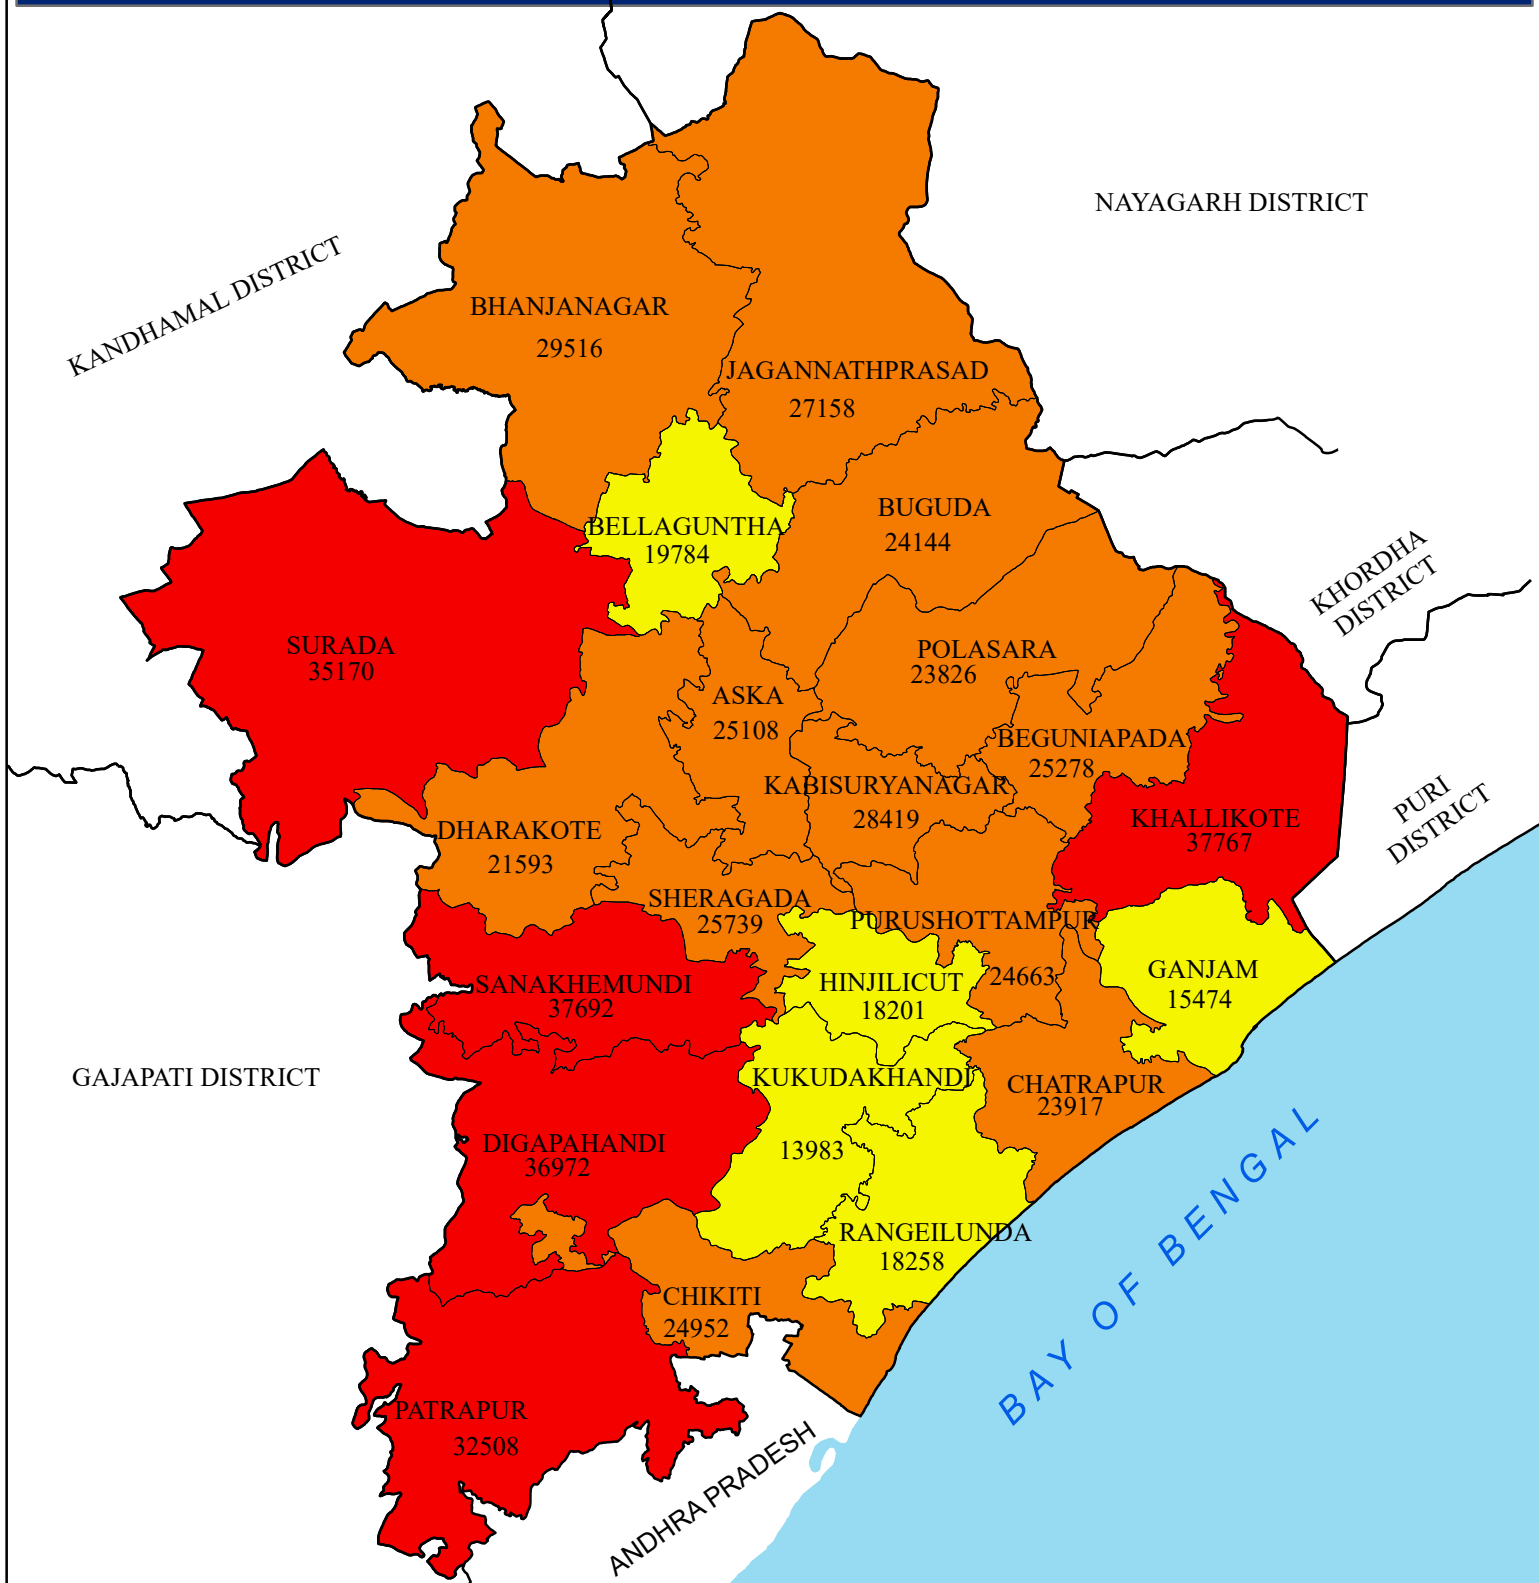

MARGINAL WORKERS DISTRICT: GANJAM

LEGEND

MARGINAL WORKERS

- 13983 - 19790 (LOW)
- 19791 - 29520 (MEDIUM)
- 29521 - 37767 (HIGH)
- DISTRICT BOUNDARY
- BLOCK BOUNDARY

Source : Census - 2011

INDEX

0 5 10 20 Kilometers